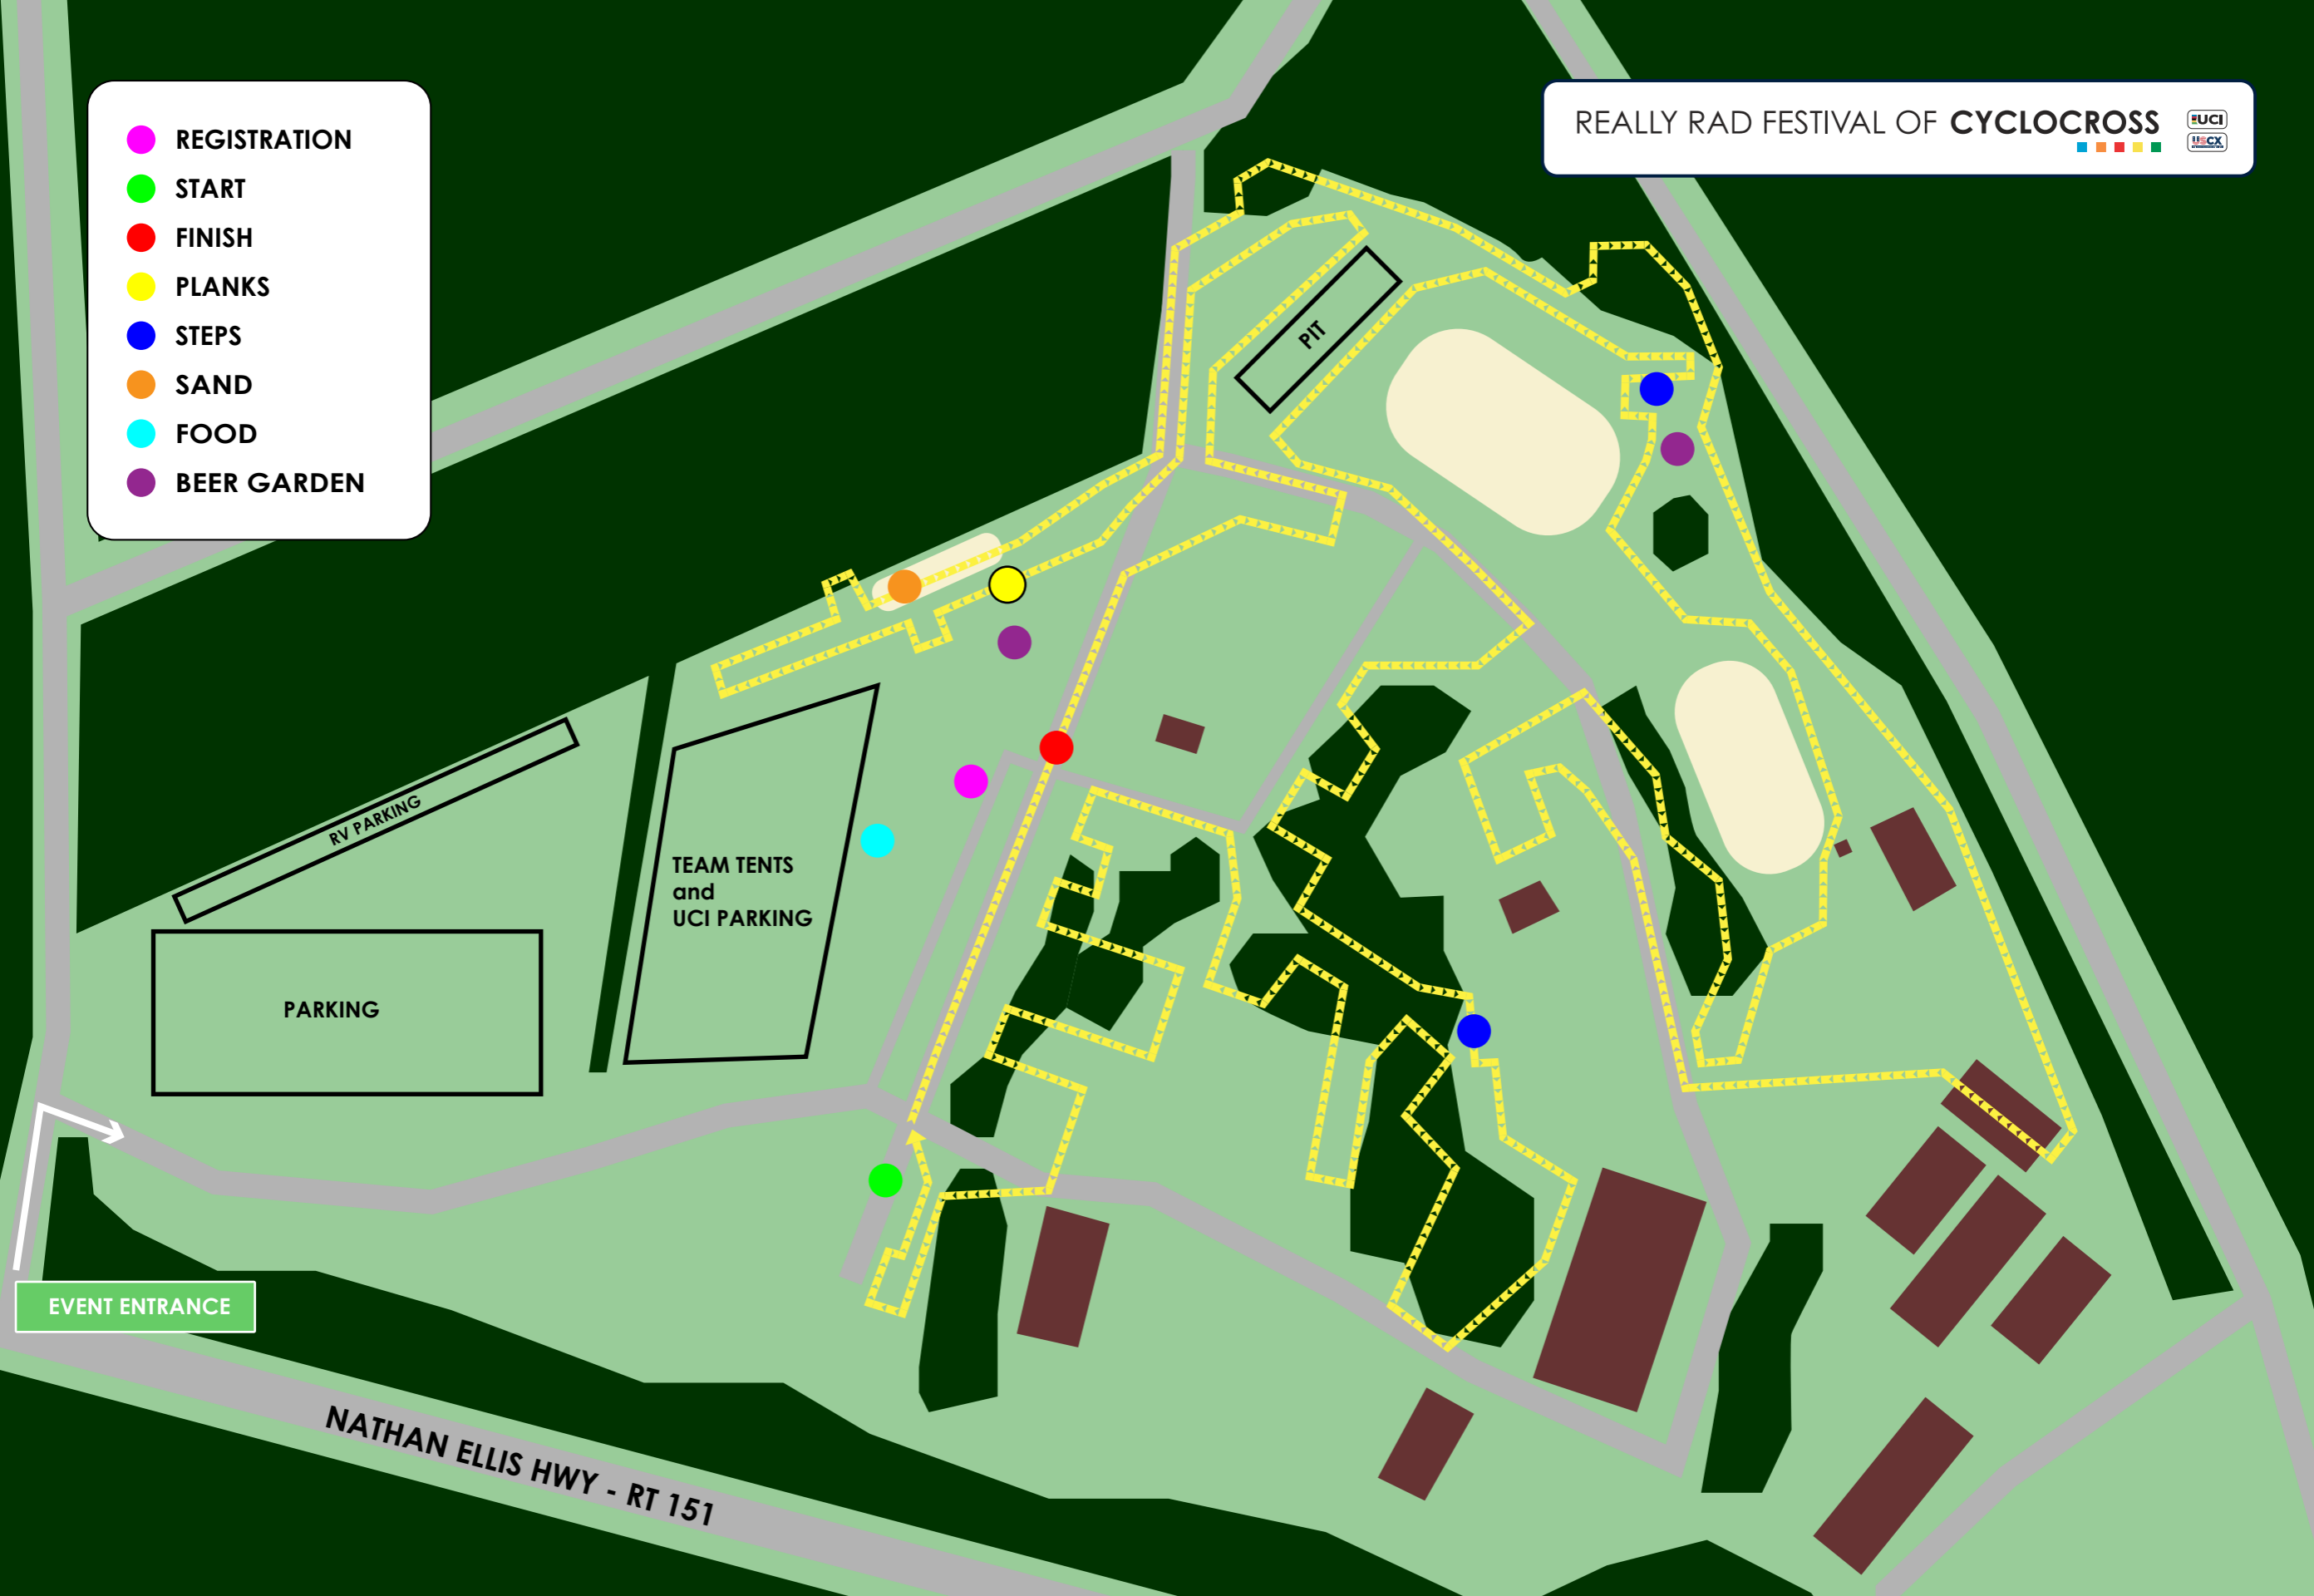

- REGISTRATION
- START
- FINISH
- PLANKS
- STEPS
- SAND
- FOOD
- BEER GARDEN

EVENT ENTRANCE

NATHAN ELLIS HWY - RT 151

RV PARKING

PARKING

TEAM TENTS and UCI PARKING

PIT